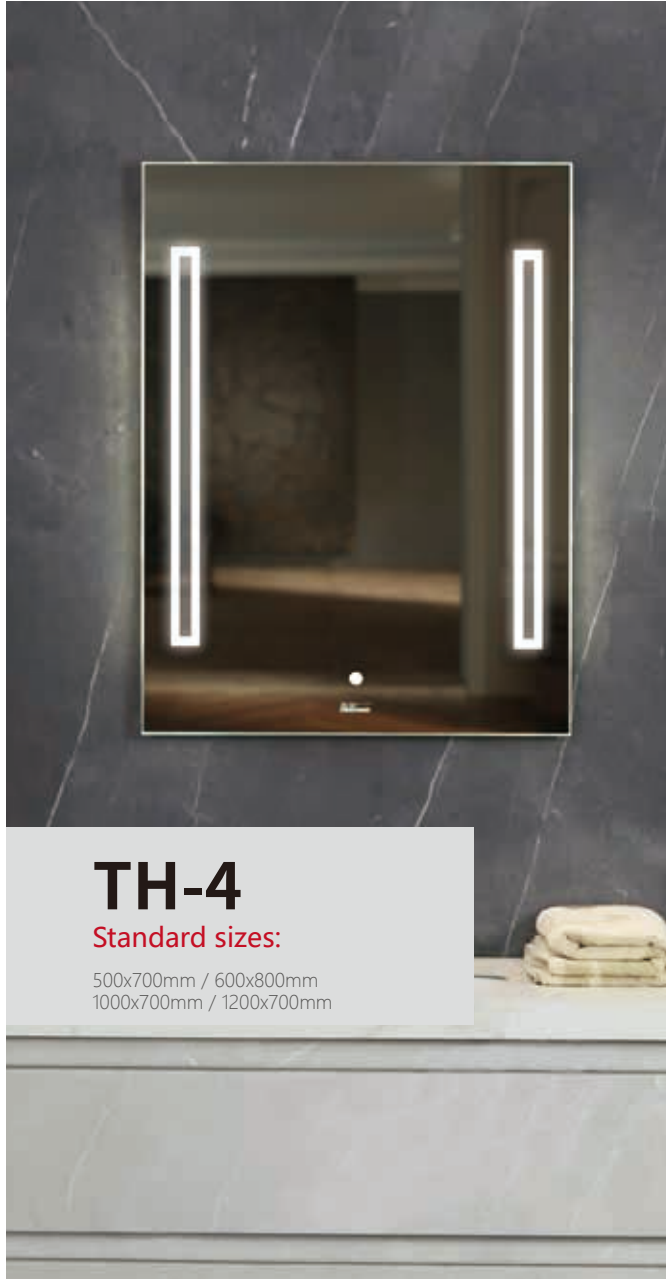

Bathroom mirror with integrated LED illumination

Super fine automatic sandblast technology

Sizes and design customizable, also customized laser logo available

TH-21

Standard sizes:

500mm x 700mm / 600mm x 800mm