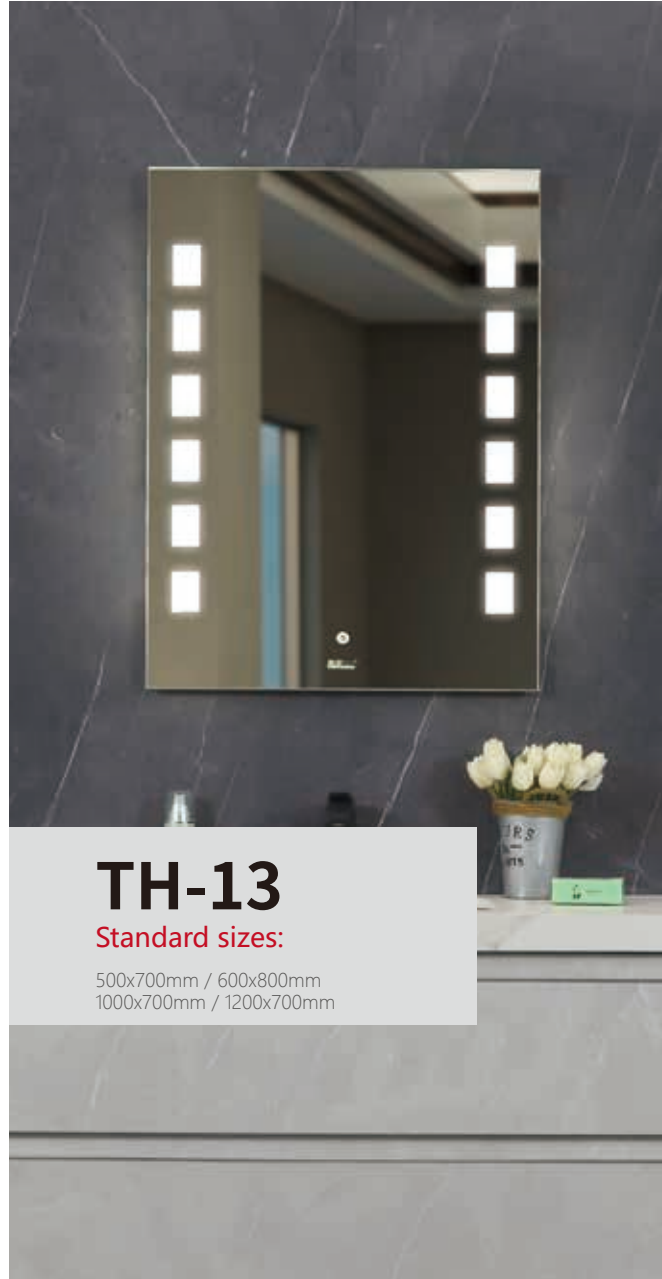

TH-13

Standard sizes:

500x700mm / 600x800mm
1000x700mm / 1200x700mm