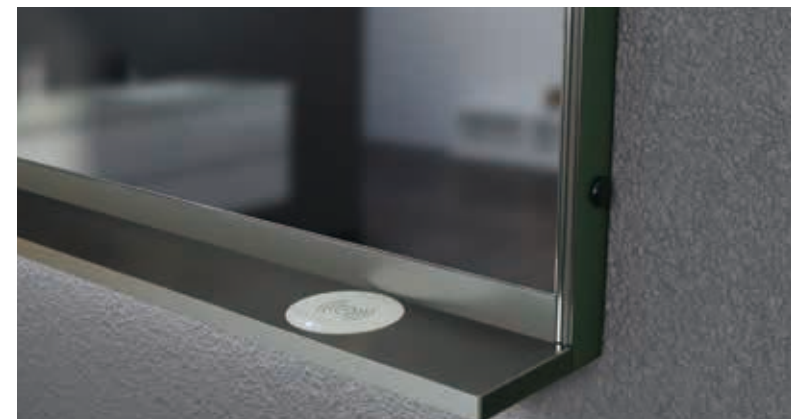

(Q) DL-03B-L (P)

Standard sizes:

1000mm x 800mm