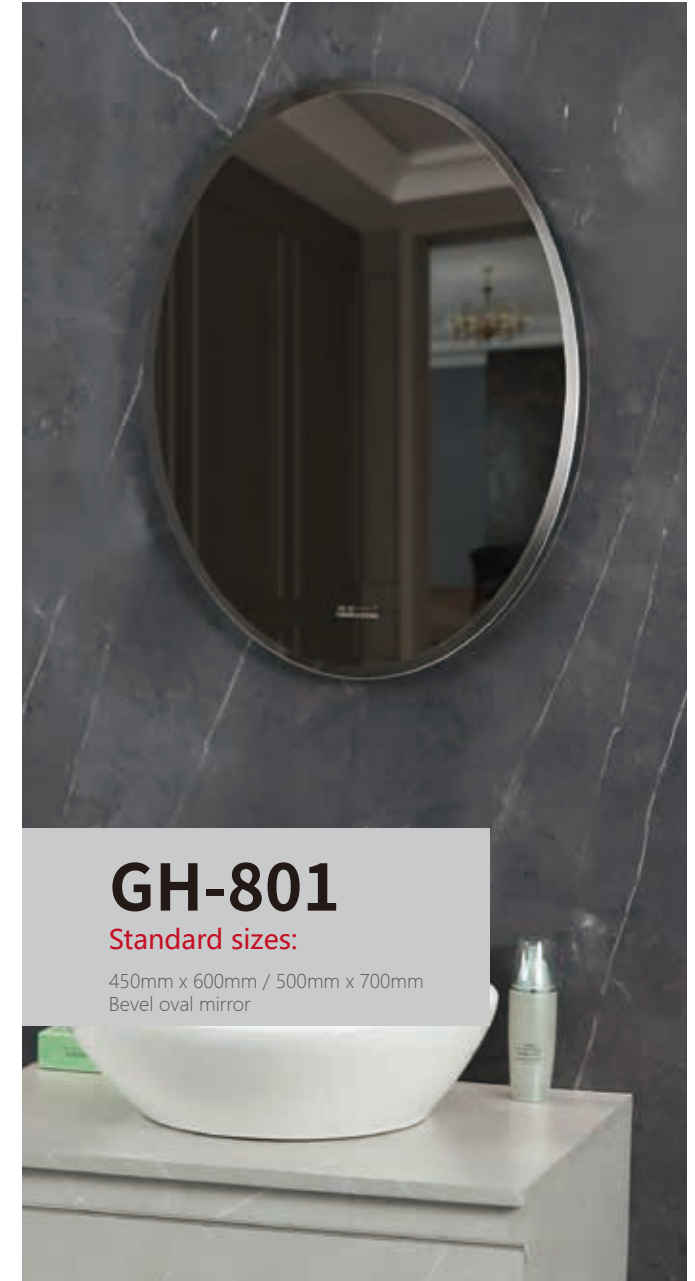

500mm x 700mm / 600mm x 800mm
600mm x 900mm

AF-88C

Standard sizes:

Ø600mm / Ø700mm

AF-A-S

Standard sizes:

500mm x 700mm / 600mm x 700mm
800mm x 700mm / 1000mm x 700mm

GH-801

Standard sizes:

450mm x 600mm / 500mm x 700mm
Bevel oval mirror

GH-805

Standard sizes:

450mm x 600mm / 500mm x 700mm Bevel bathroom mirror

GH-808

Standard sizes:

Ø600mm / Ø700mm