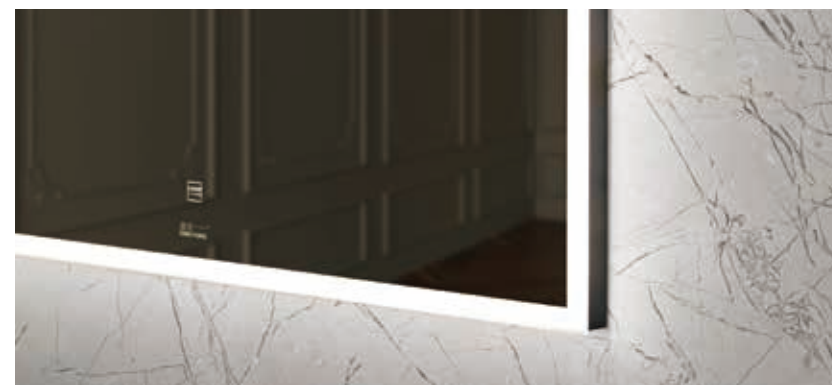

DL-03D

Standard sizes:

500mm x 700mm / 600mm x 800mm / 800mm x 700mm
1000mm x 700mm / 1200mm x 700mm

Patent Number:

ZL 2015 3 0044383.8

ZL 2013 2 0013665.7