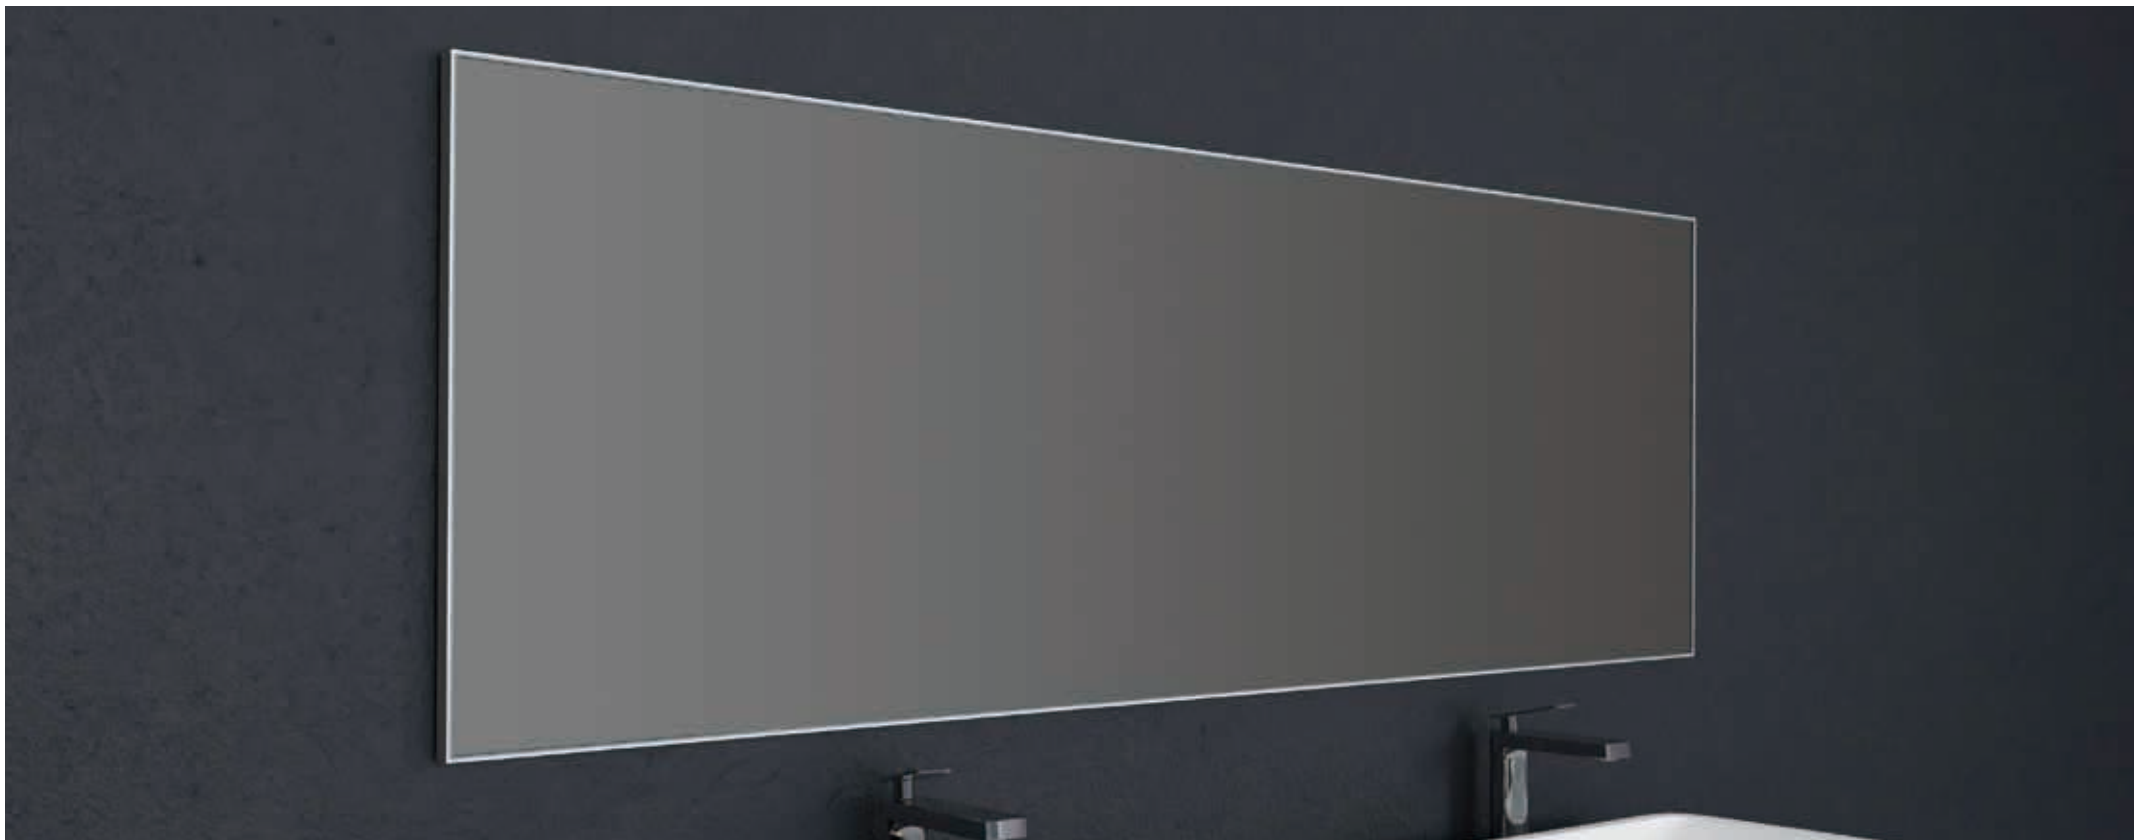

AF

Standard sizes:

Matt black, matt silver, silver
multiple sizes available