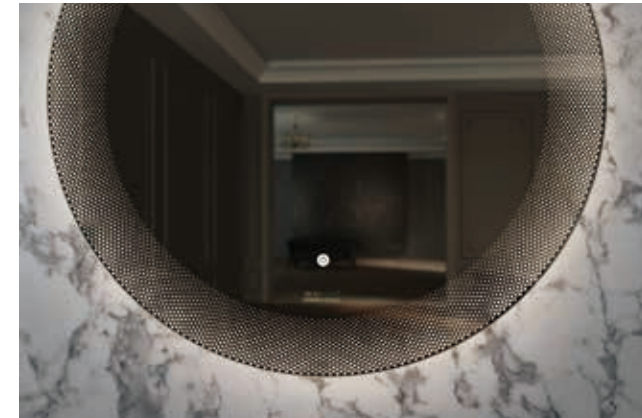

■ Popular sizes suggested:
Ø700mm or Ø800mm diameter

DL-80

Standard sizes:

Ø800mm