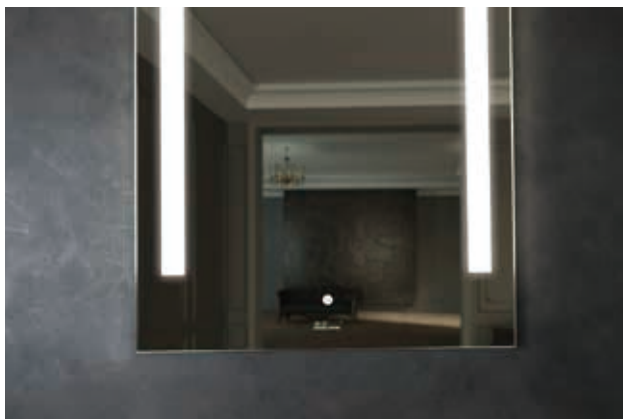

TH-1

Standard sizes:

500mm x 700mm / 600mm x 800mm
1000mm x 700mm / 1200mm x 700mm

Additional accessories, e.g. digital clock,
defog/demister, dimmer light optional*

Sizes and design customizable, also customized laser
logo available