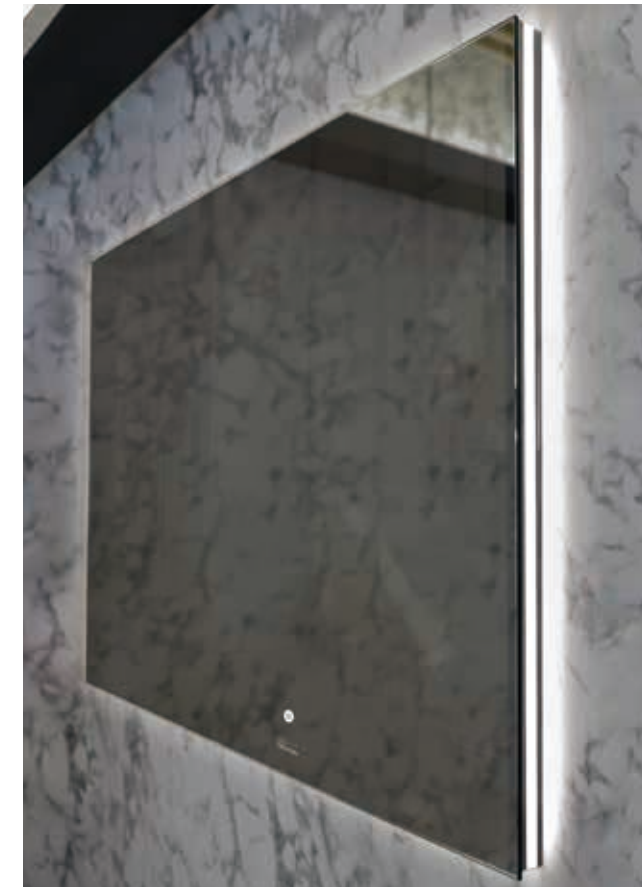

DL-03C

Standard sizes:

800mm x 600mm (reversible) / 900mm x 700mm (reversible)
1000mm x 700mm / 1200mm x 700mm

■ Patent Number:

ZL 2015 3 0044411.6

ZL 2013 2 0013661.9