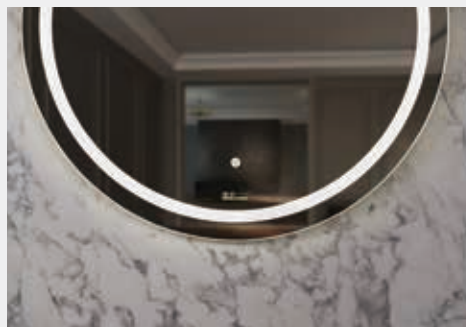

- Double layer overlapping mirror with LED back-light
- Translucent frosted and precisely diamond-cut edging background glass

DL-13

Standard sizes:

Ø800mm

DL-14

Standard sizes:

900mm x 700mm
1000mm x 700mm

DL-16