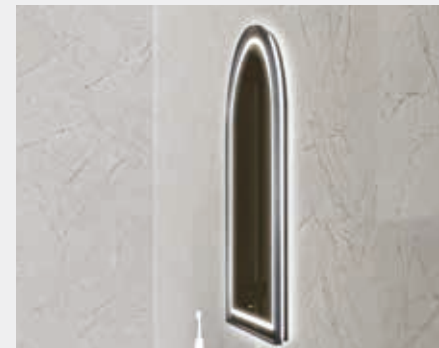

DL-88C

Standard sizes:

Ø800mm

DL-88H

Standard sizes:

550mm x 850mm / 550mm x 950mm