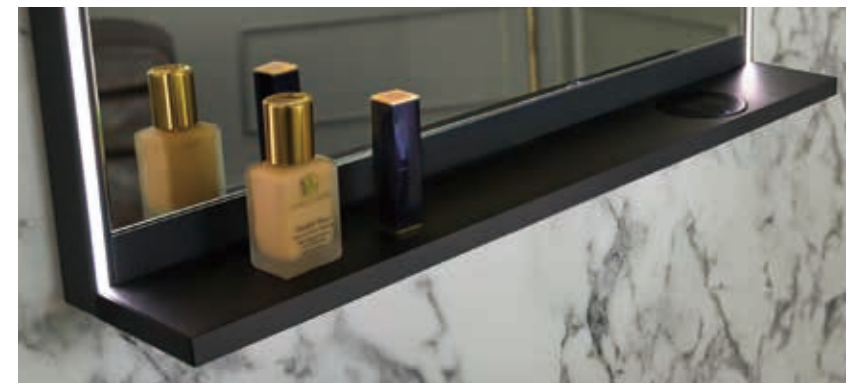

DL-03B-L(P)

Standard sizes:

600mm x 800mm