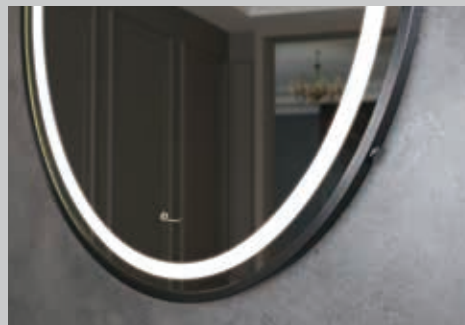

DL-31E

Standard sizes:

500mm x 700mm / 600mm x 800mm
600mm x 900mm