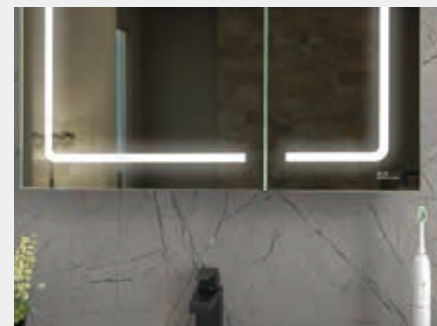

MV-03

Standard sizes:

1200mm W x 150mm D x 670mm H Triple door

MV-05

Standard sizes:

660mm W x 150mm D x 630mm H Double door

MV-07

Standard sizes: