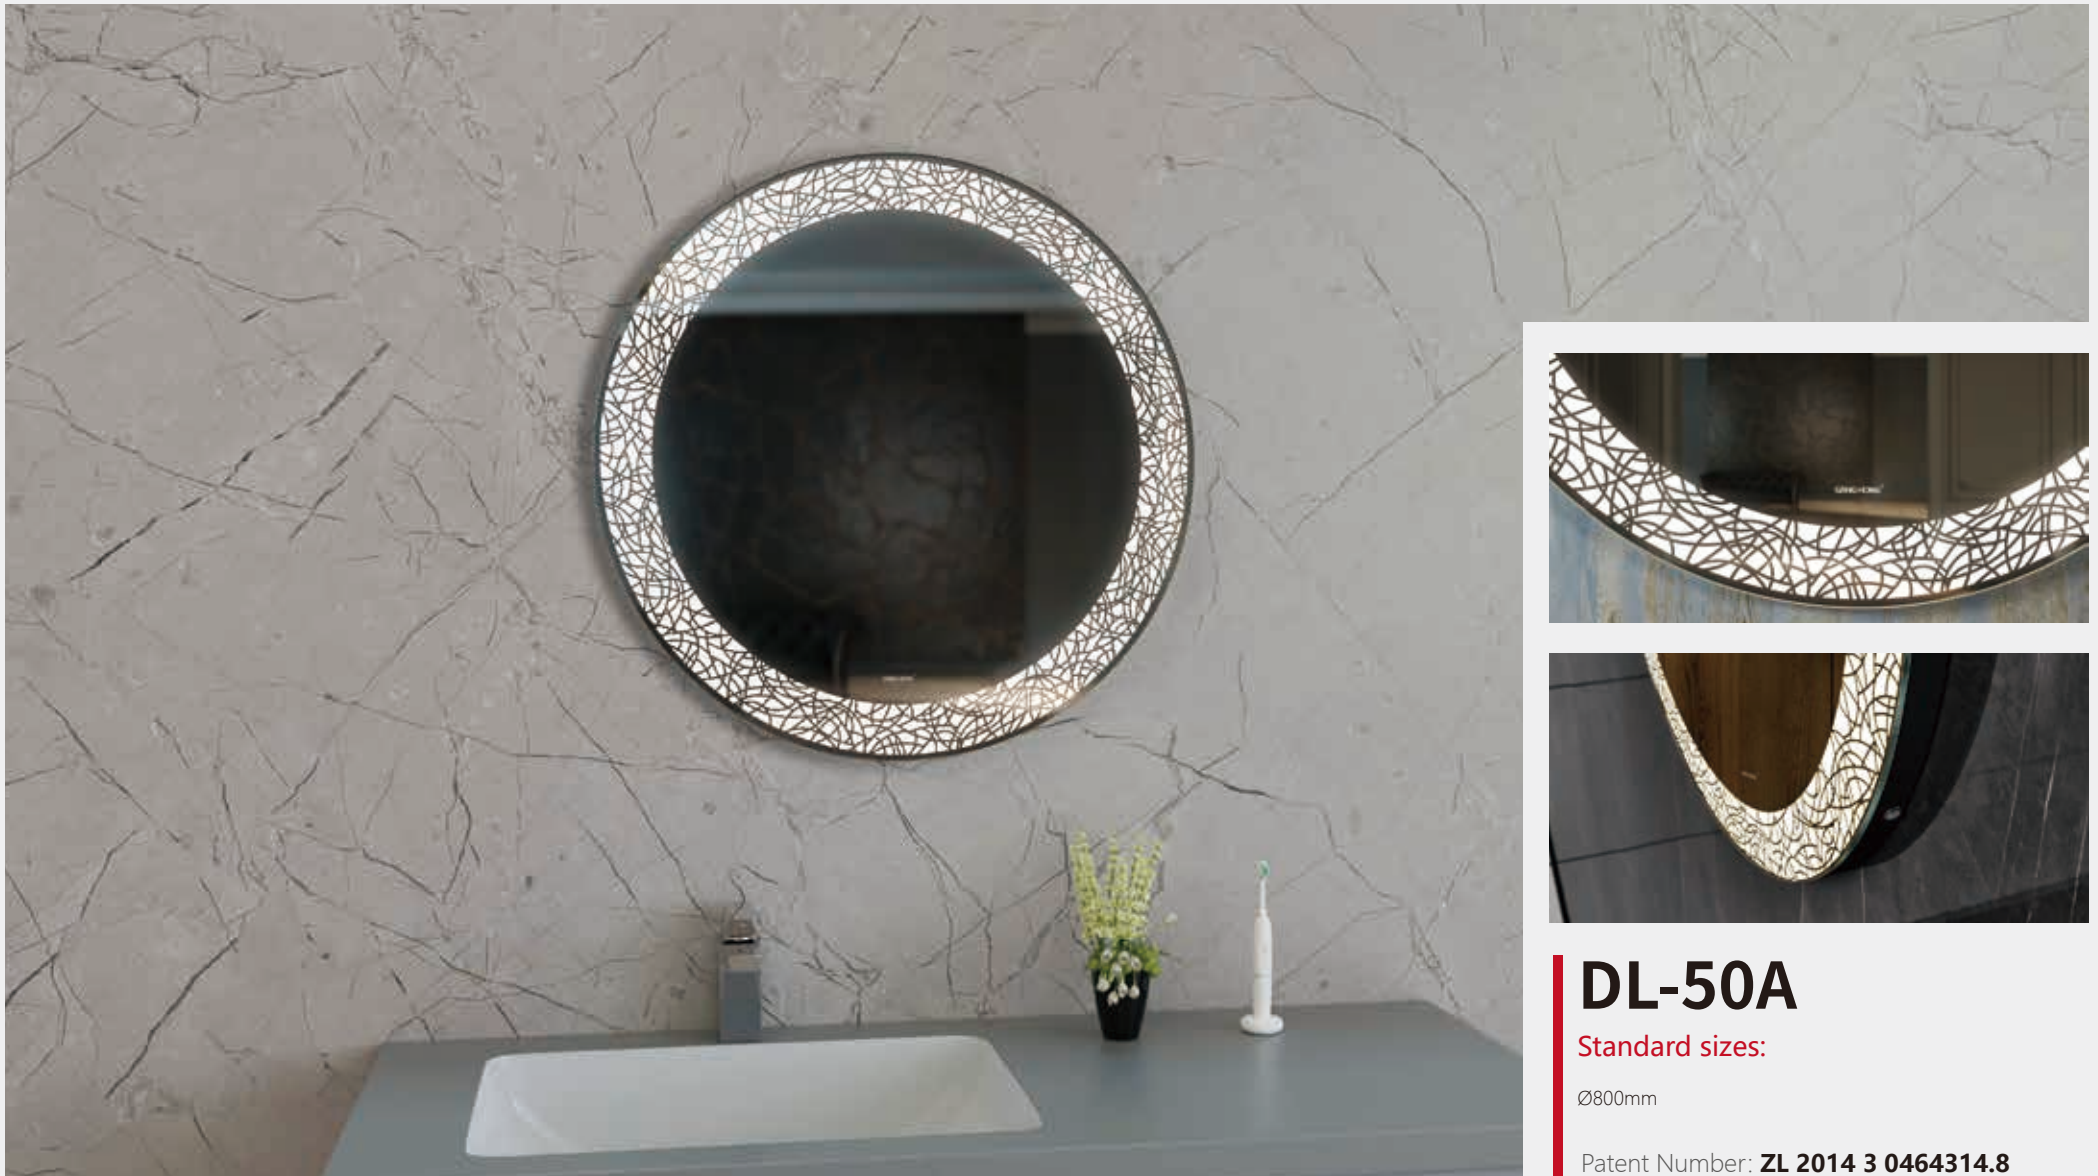

DL-50A

Standard sizes:

Ø800mm

Patent Number: **ZL 2014 3 0464314.8**