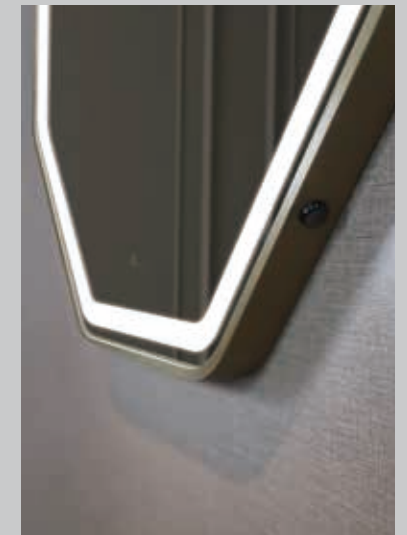

Standard sizes:

550mm x 850mm / 550mm x 950mm

DL-38T

Standard sizes:

700mm x 700mm / 800mm x 800mm

DL-88C

Standard sizes:

Ø800mm