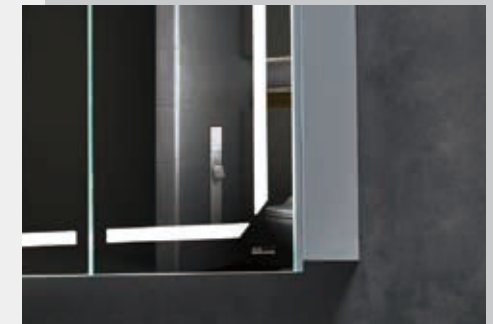

MV-30IK

Standard sizes:

660mm W x 150mm D x 630mm H Double door