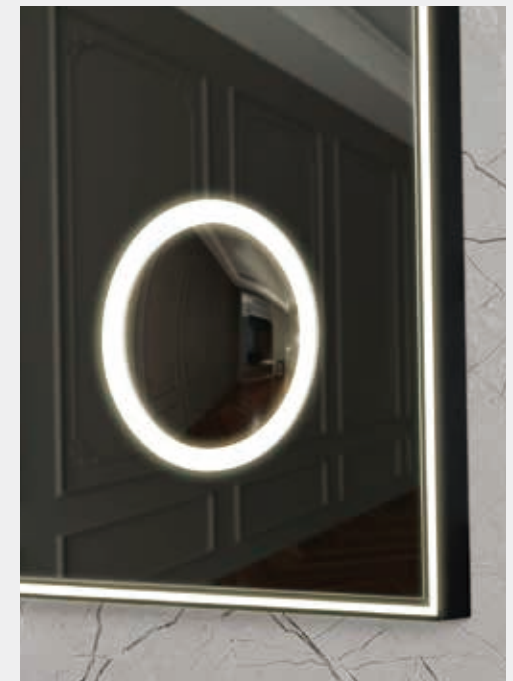

1000mm x 800mm

DL-03A

Standard sizes:

500mm x 700mm / 600mm x 800mm / 1000mm x 700mm

DL-03A-S

Standard sizes:

420mm (W) x 30mm (D) x 1600mm (H)
Free standing mirror for changing

High gloss polished shiny silver profile (S)

or matt black profile (B)

DL-03B

Standard sizes:

500mm x 700mm / 600mm x 800mm
1000mm x 700mm / 1200mm x 700mm

DL-03B-F

Standard sizes:

500mm x 700mm / 600mm x 800mm
1000mm x 700mm / 1200mm x 700mm

3X integrated magnify with
make-up light