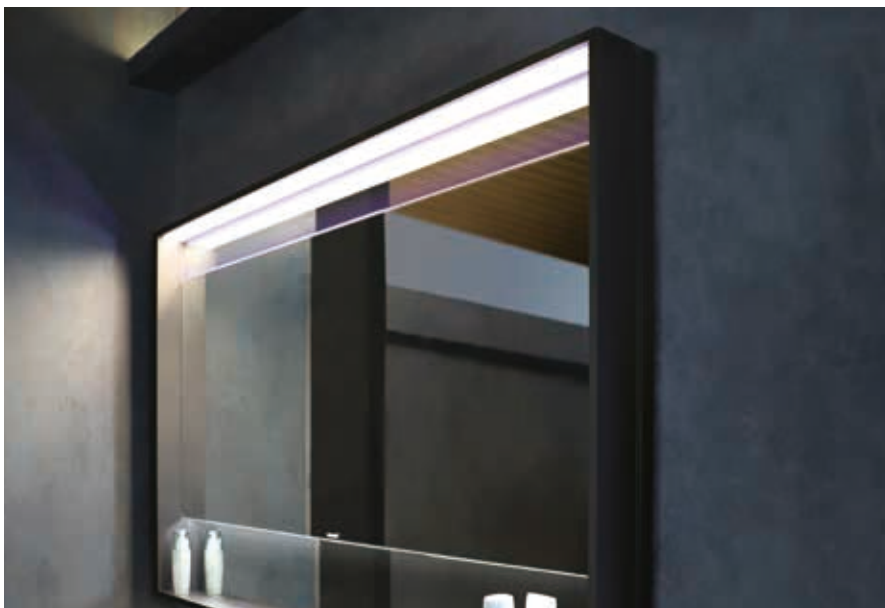

LV-23

Standard sizes:

1000mm W x 118mm D x 900mm H
1200mm W x 118mm D x 900mm H
1500mm W x 118mm D x 900mm H

Aluminum profiled mirror with LED illumination
Patent Number: **ZL 2014 2 0501193.4**