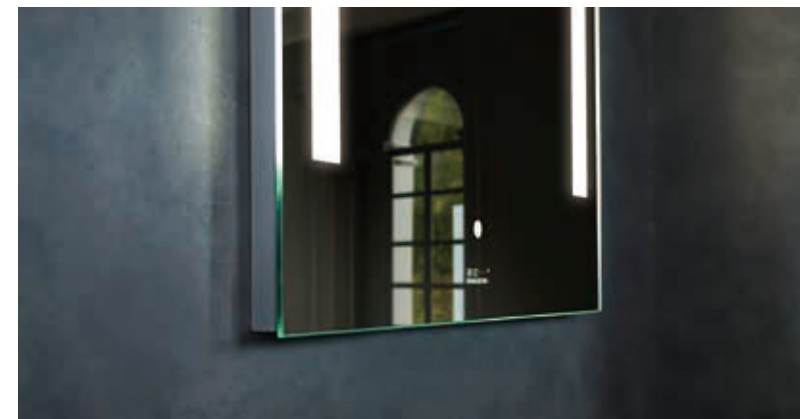

TH-1

Standard sizes:

500mm x 700mm / 600mm x 800mm
1000mm x 700mm / 1200mm x 700mm

Additional accessories, e.g. digital clock,
defog/demister, dimmer light optional*

Sizes and design customizable, also customized laser
logo available