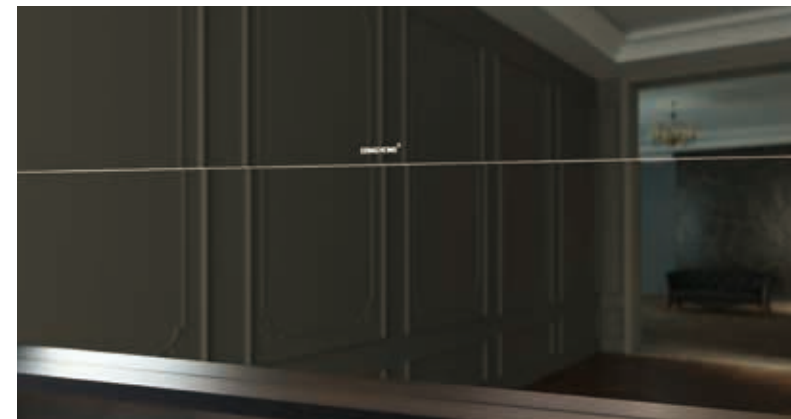

LV-23

Standard sizes:

1000mm W x 118mm D x 900mm H
1200mm W x 118mm D x 900mm H
1500mm W x 118mm D x 900mm H