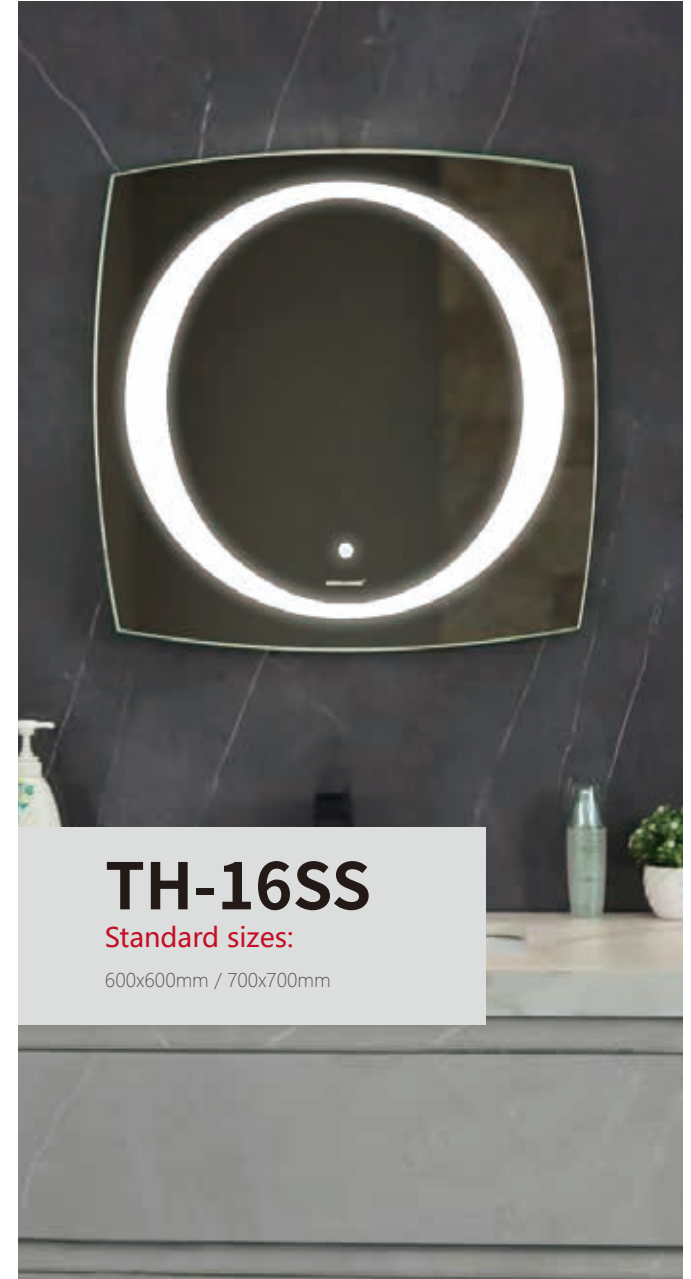

TH-16SS

Standard sizes:

600x600mm / 700x700mm