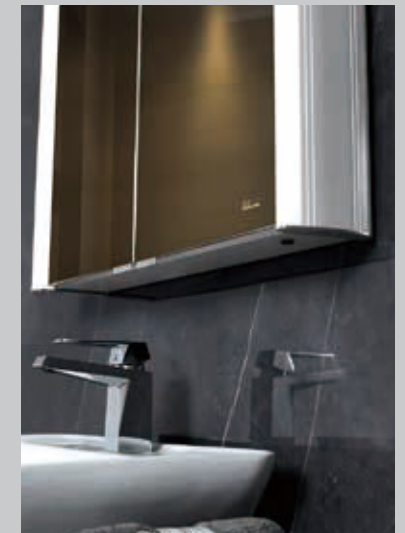

LV-09

Standard sizes:

650mm W x 135mm D x 700mm H Double door