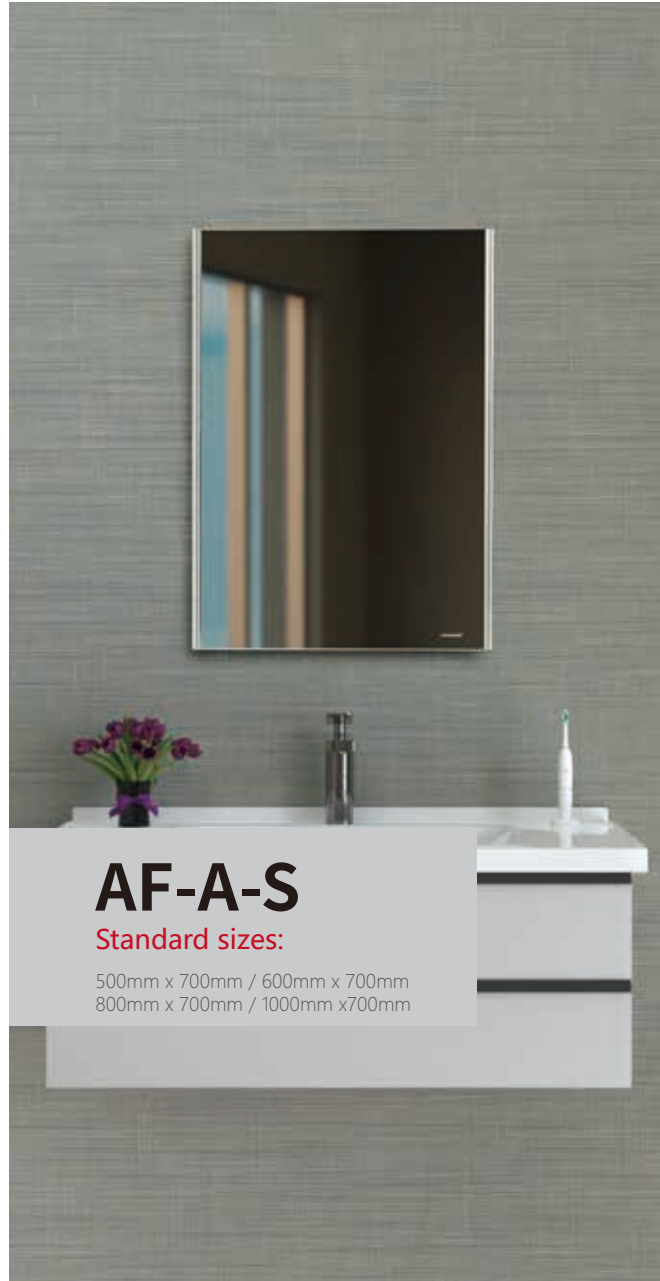

Standard sizes:

500mm x 700mm / 600mm x 800mm
1000mm x 700mm
High-end simplicity overlapping mirror

AF-03Z

Standard sizes:

1000mm x 700mm / 1200mm x 700mm
3D Multi-panel mirror

AF-18H

Standard sizes:

550x850mm / 550x950mm

AF-32W

Standard sizes:

600mm x 850mm

AF-38T

Standard sizes:

700mm x 700mm / 800mm x 800mm
Octagon mirror with matt black
brushed golden aluminum frame

AF-31

Standard sizes:

500mm x 700mm / 600mm x 800mm
600mm x 900mm

AF-88C

Standard sizes:

Ø600mm / Ø700mm

AF-A-S

Standard sizes:

500mm x 700mm / 600mm x 700mm
800mm x 700mm / 1000mm x 700mm

GH-801

Standard sizes:

450mm x 600mm / 500mm x 700mm
Bevel oval mirror

GH-805

Standard sizes:

450mm x 600mm / 500mm x 700mm Bevel bathroom mirror

GH-808

Standard sizes:

Ø600mm / Ø700mm