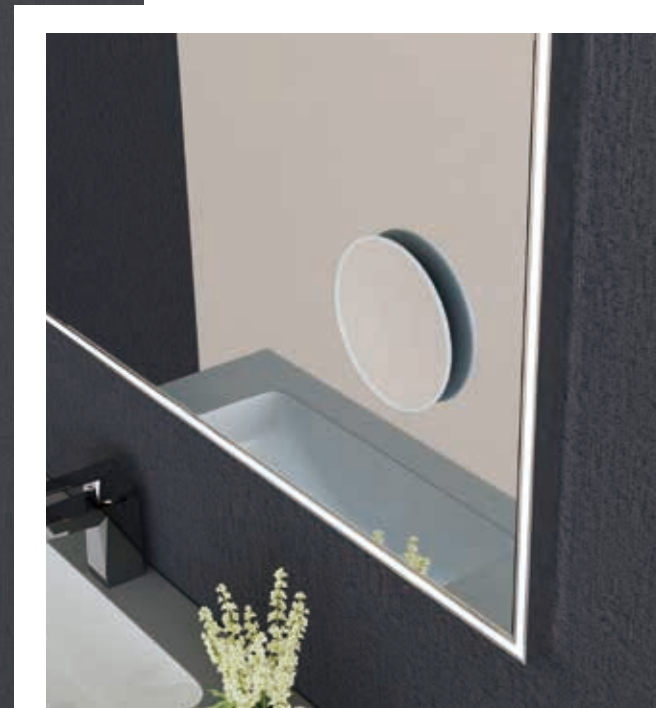

1000mm x 800mm

DL-03A

Standard sizes:

500mm x 700mm / 600mm x 800mm / 1000mm x 700mm

DL-03A-S

Standard sizes:

420mm (W) x 30mm (D) x 1600mm (H)
Free standing mirror for changing

High gloss polished shiny silver profile (S)

or matt black profile (B)

DL-03B

Standard sizes:

500mm x 700mm / 600mm x 800mm
1000mm x 700mm / 1200mm x 700mm

DL-03B-F

Standard sizes:

500mm x 700mm / 600mm x 800mm
1000mm x 700mm / 1200mm x 700mm

3X integrated magnify with
make-up light

DL-03B-YF

Standard sizes:

500mm x 700mm / 600mm x 800mm
1000mm x 700mm / 1200mm x 700mm

3X exterior magnetic movable
magnify

DL-03C

Standard sizes:

800mm x 600mm (reversible) / 900mm x 700mm (reversible)
1000mm x 700mm / 1200mm x 700mm