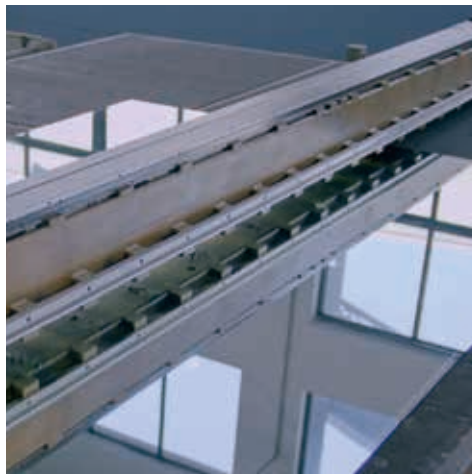

QUALIFICATION CERTIFICATE

资质证书

50000
Square meters

42000
Square meters
for workshops.

Enterprise Strength

企业实力

Ganghong Covers an area of 50000 square meters, within which 42000 square meters for workshops. It has the most advanced professional cold and hot glass processing equipments. It also imported most advanced machines for processing mirrors from Italy (BAVELLONI), Germany and South Korea. Such as auto computer bevel edging processing machine, auto computer engraving machine, auto advanced washing machine for mirrors, auto silk printing machine for mirrors, etc. With these fine equipments, it can produce mirror products with outstanding quality as well as nice and modern appearance.