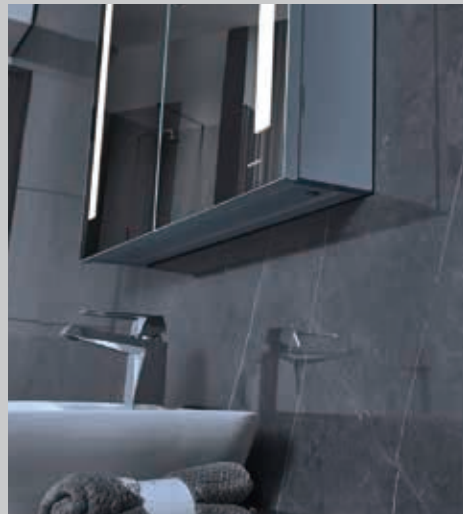

LV-15

Standard sizes:

550mm W x 135mm D x 700mm H Single door
760mm W x 135mm D x 700mm H Double door

LV-04

Standard sizes:

760mm W x 135mm D x 670mm H Double door

LV-05

Standard sizes: