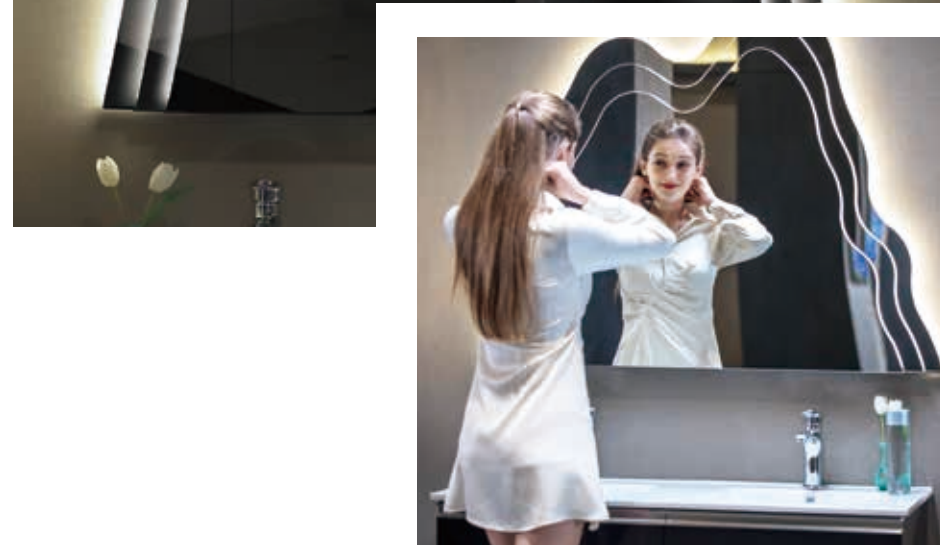

Standard sizes:

1000mm x 780mm / 1200mm x 780mm

DL-97

Standard sizes:

1000mm x 1000mm / 1200mm x 1000mm

DL-03

Series Dreamlike™ Smart Mirrors

DL03系列梦幻智能镜