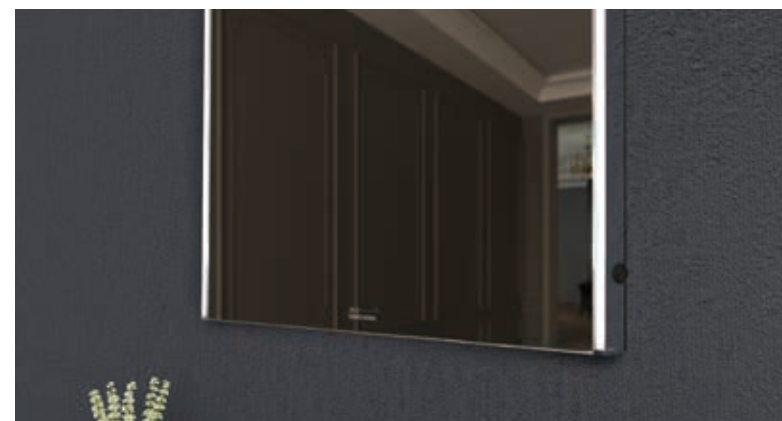

1000mm x 800mm

DL-03A

Standard sizes:

500mm x 700mm / 600mm x 800mm / 1000mm x 700mm

DL-03A-S

Standard sizes:

420mm (W) x 30mm (D) x 1600mm (H)
Free standing mirror for changing

High gloss polished shiny silver profile (S)