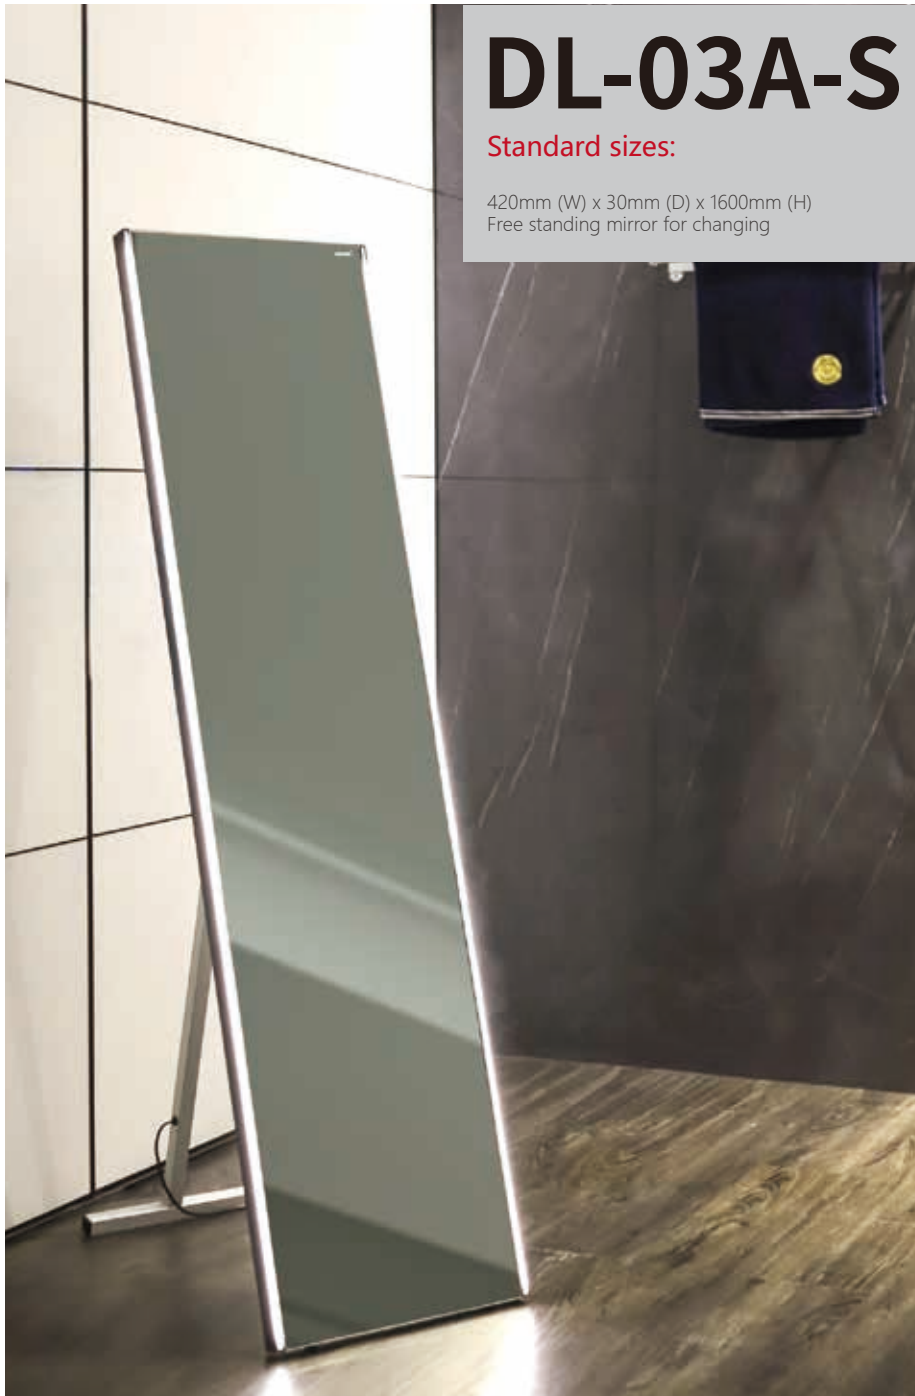

1000mm x 800mm

DL-03A

Standard sizes:

500mm x 700mm / 600mm x 800mm / 1000mm x 700mm

DL-03A-S

Standard sizes:

420mm (W) x 30mm (D) x 1600mm (H)
Free standing mirror for changing

High gloss polished shiny silver profile (S)