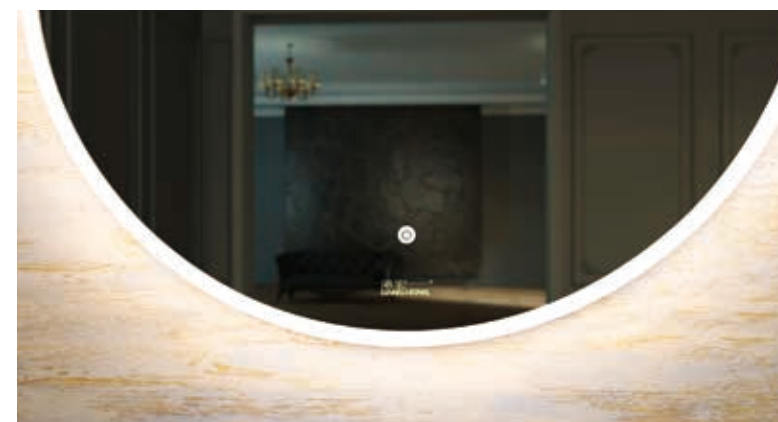

600mm x 800mm

DL-70

Series Acrylic LGP Smart Mirrors

DL70系列 (亚克力) 智能镜

DL-73

Standard sizes:

Ø800mm

Super fine slim sandblast technology
Seamless acrylic (PMMA) light guiding panel diffuser circle