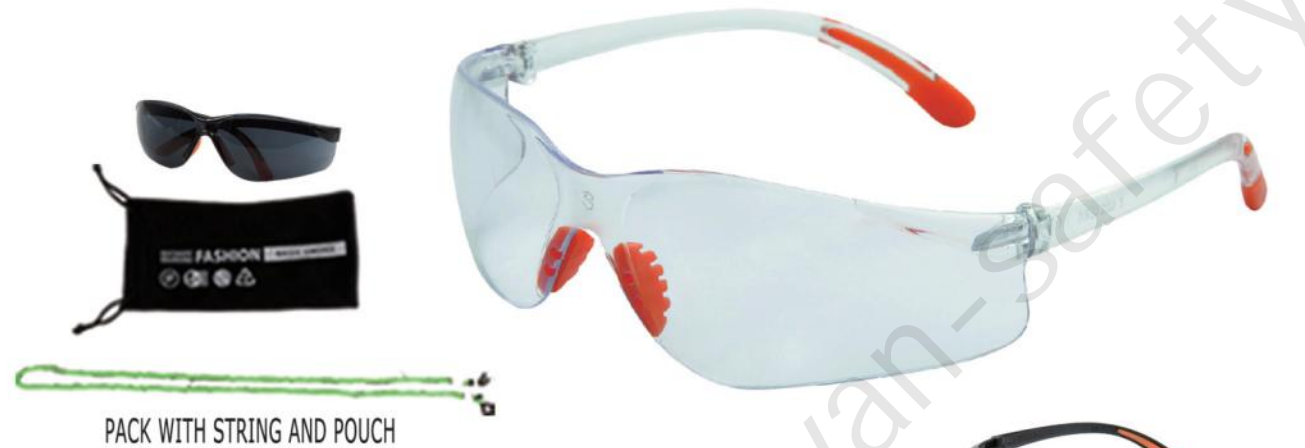

SS002
 SAFETY SPECTACLES
 PC LENS&LEGS
 Anti-UV/Anti-scratch/Anti-fog/Normal for choose
 Various colors for choose
 CE EN166&ANSI Z87.1
 200PCS/CTN 79X25X40CM

SAFETY SPECTACLES

PACK WITH STRING AND POUCH