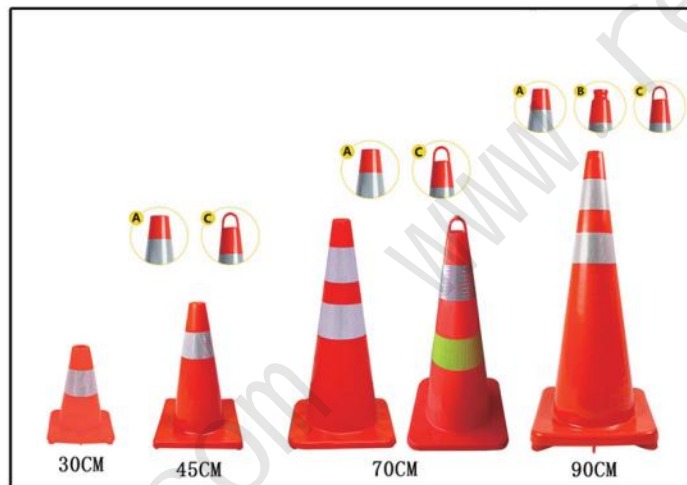

TL018
TRAFFIC BATON
Color:red/green/R&G
Type: Rechargeable
Size:(L)54cm*(DIA)4cm
57*30*58 50pcs/ctn

TL019
6V 4R25 BATTERY
Color:BLACK/YELLOW
43X29X14cm 24pcs/ctn

LZ001
PE TRAFFIC CONE

Height (CM)	Weight (KGS)	Base Size (CM)	Tape Size (CM)	PCS/M ³	QTY/20"	QTY/40"
50CM (A)	1.5	28*28	11	400	11000	17300
75CM (A)	2.5	38*38	22	200	6300	10400
100CM	5	49*49	32	110	2550	5200
70CM (B)	2.2	33*33	14	200		
50CM (B)	1	29*29	10	300		