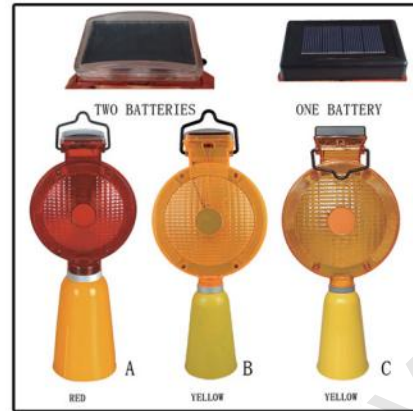

TL006
TRAFFIC LIGHT
Type:solar energy 0.4w
A,B:two batteries
C: one battery
47*39*40cm 10pcs/ctn