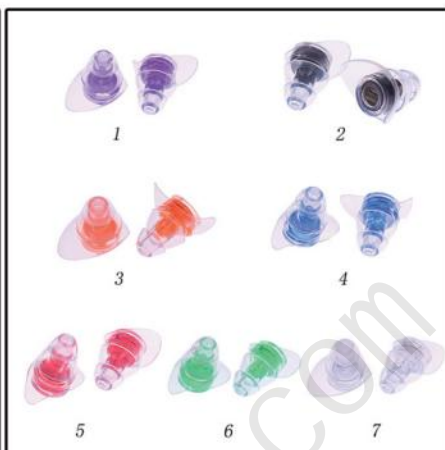

ES023
EAR PLUG