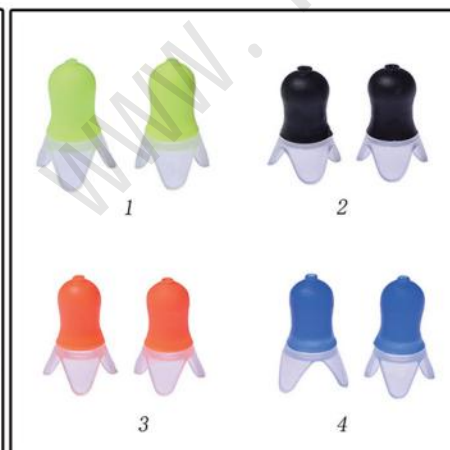

ES020
EAR PLUG WITH COTTON CORD

ES021
EAR PLUG 65x43x49 500PCS/CTN

ES022
EAR PLUG

ES023
EAR PLUG

ES024
EAR PLUG

EAR PLUG

ES025
EAR PLUG

ES026
EAR PLUG