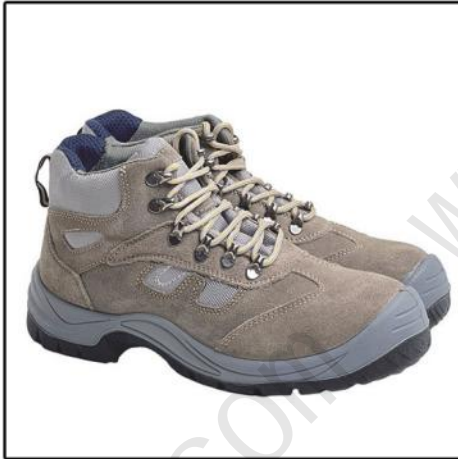

FP048
SOLE NO.1