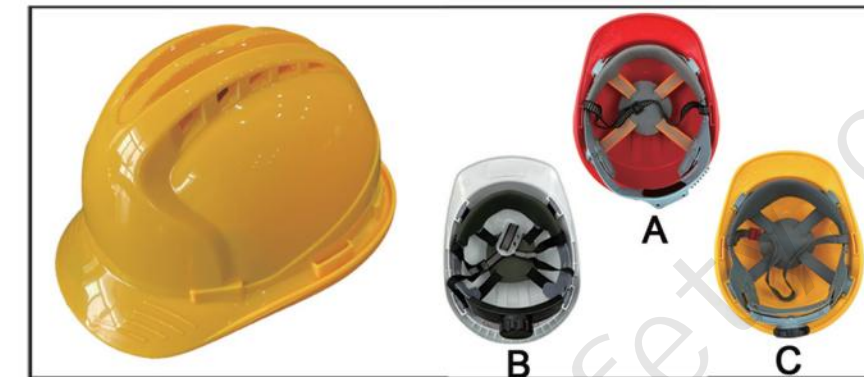

HH007 SAFETY HELMET
A-PE 340G, B-PE 390G/ABS 470G, C-ABS 420G;
Material: ABS or PE, Packing: 70x29x80cm, 40pcs/ctn