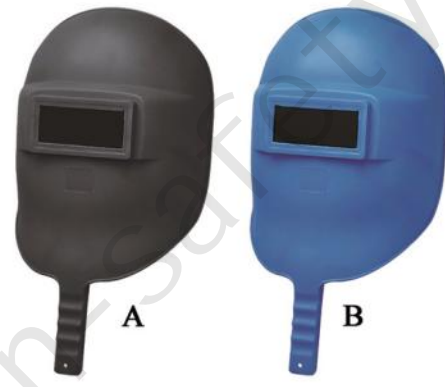

WP002 WELDING MASK
MATERIAL: PP
50PCS/CTN 63X27X57CM