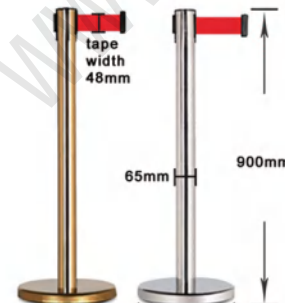

WT019 Crowd Control Barrier

retractable queue stanchion post
Color: silver/golden
Tape length: 0-2.8m
Packing: 1.04cbm/100pcs