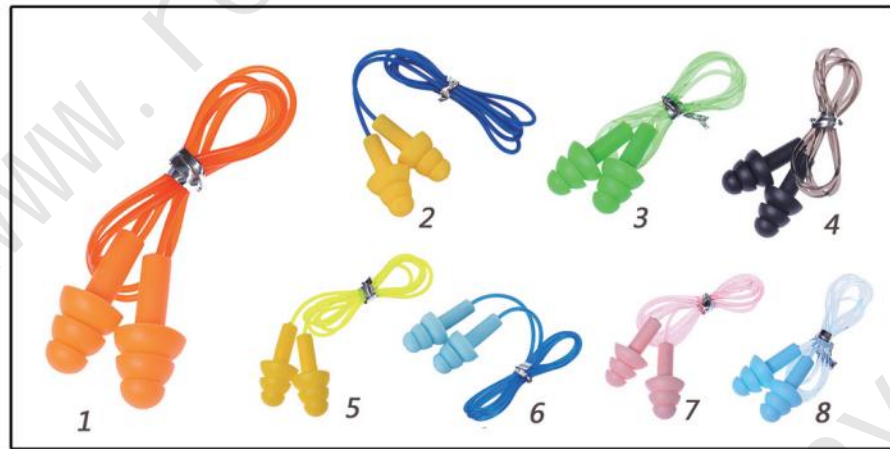

ES005
EAR PLUG WITH PVC CORD