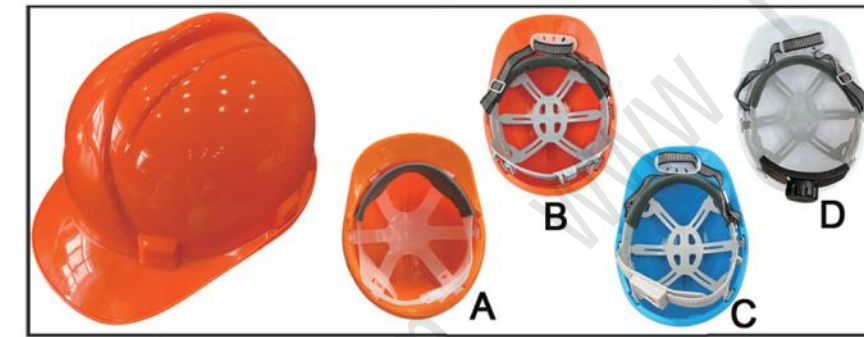

SAFETY HELMET

HH004 SAFETY HELMET
A-PE 310G, B-PE 330G, C-PE 345G, D-PE 355G; Material: ABS or PE
Packing: button type 58x44x56cm, 50pcs/ctn;
ratchet type 58x44x64cm, 50pcs/ctn