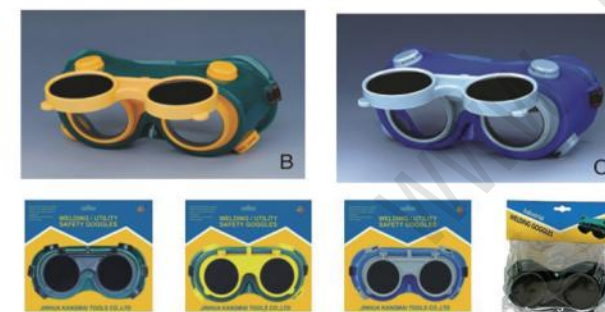

PACKING:
OPP BAG+CARD: 100PCS/CTN 50X39X41CM
BLISTER CARD: 96PCS/CTN 64X42X62CM