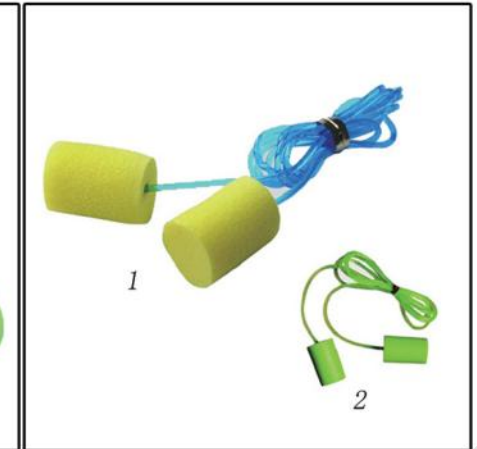

ES020
EAR PLUG WITH COTTON CORD

ES021
EAR PLUG 65x43x49 500PCS/CTN

ES022
EAR PLUG

ES023
EAR PLUG

ES024
EAR PLUG

EAR PLUG

ES025
EAR PLUG

ES026
EAR PLUG