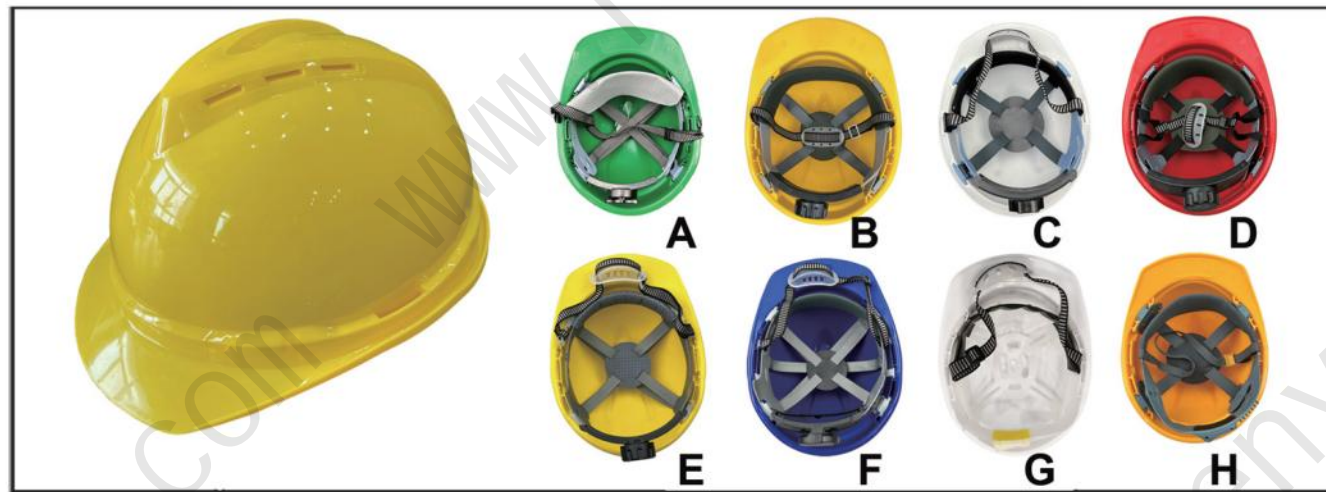

ADW009 SERIES

K01

T01

T02

SAFETY HELMET

HH001 SAFETY HELMET
 A-PE 330G, B-ABS 380G, C-PE 350G, D-ABS 380G, E-PE 355G, F-PE 370G
 Material: ABS or PE Packing: 68x28x80cm, 50pcs/ctn

HH002 SAFETY HELMET
 A-PE 355G, B-PE 370G, C-PE 350G, D-PE 435G, E-PE 375G, F-ABS 440G, G-PE 315G, H-ABS 420G
 Material: ABS or PE Packing: 58x44x78cm, 50pcs/ctn