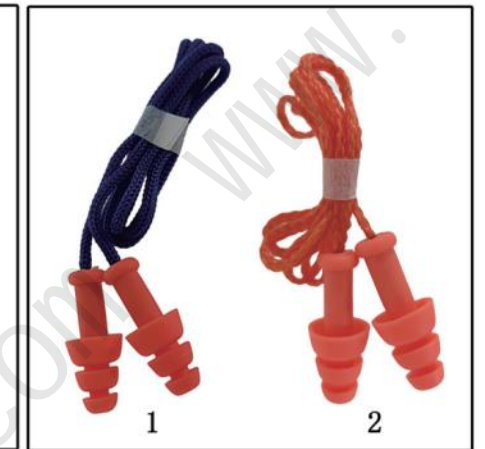

ES009
EAR PLUG WITH COTTON CORD

ES004
EAR PLUG

ES005
EAR PLUG WITH PVC CORD

ES010
EAR PLUG

ES011
EAR PLUG WITH PVC CORD

ES012
EAR PLUG WITH COTTON CORD

ES006
EAR PLUG WITH COTTON CORD

PACKING :
 1. POLYBAG: 58x34x23CM 100PAIR/BOX 4/3KGS 1000PAIR/CTN
 58x34x41CM 100PAIR/BOX 5/4KGS 2000PAIR/CTN
 2. POLYBAG: 65x43x31CM 100PAIR/BAG 10.8/10KGS 2000PAIR/CTN
 BOXES IN THE BOTOM OF CARTON
 3. PLASTIC BOX: 65x43x25CM 100PAIR/BOX 10.3/9.8KGS 1000PAIR/CTN