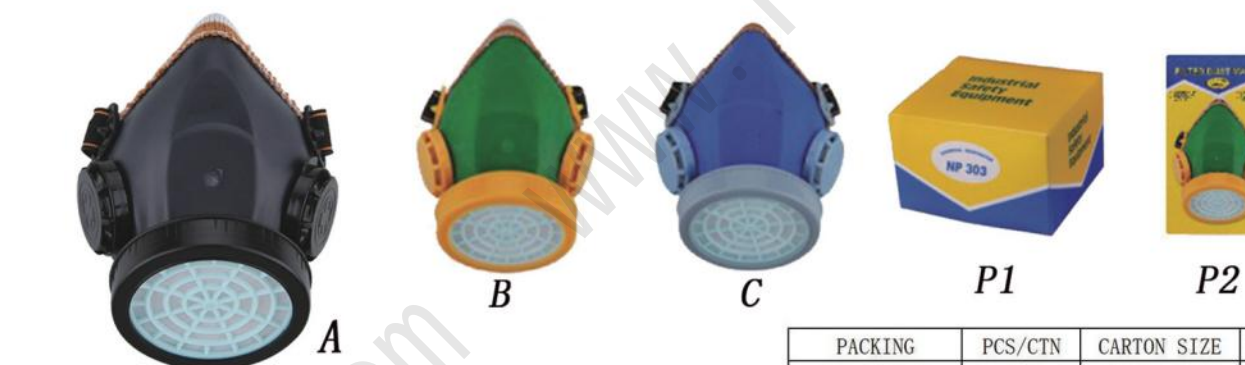

RESPIRATOR

RE003 DUST RESPIRATOR

PACKING	PCS/CTN	CARTON SIZE	G. W/N. W
COLOR BOX	50	58x27x43CM	8/6KGS
SLIDING CARD	50	47x40x40CM	8/6KGS