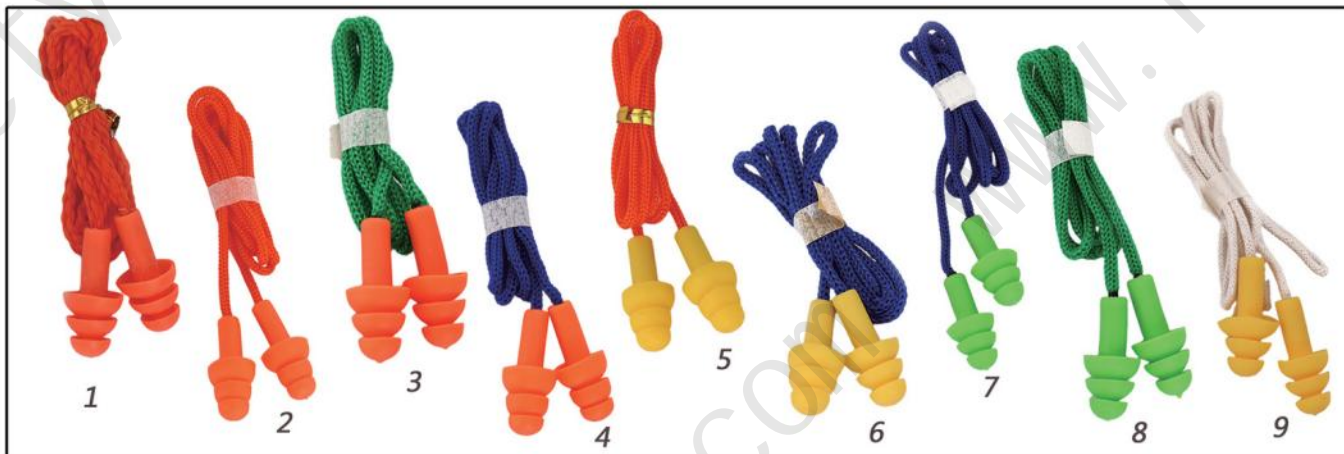

ES009
EAR PLUG WITH COTTON CORD

ES004
EAR PLUG

ES005
EAR PLUG WITH PVC CORD

ES010
EAR PLUG

ES011
EAR PLUG WITH PVC CORD

ES012
EAR PLUG WITH COTTON CORD

ES006
EAR PLUG WITH COTTON CORD

PACKING :
 1. POLYBAG: 58x34x23CM 100PAIR/BOX 4/3KGS 1000PAIR/CTN
 58x34x41CM 100PAIR/BOX 5/4KGS 2000PAIR/CTN
 2. POLYBAG: 65x43x31CM 100PAIR/BAG 10.8/10KGS 2000PAIR/CTN
 BOXES IN THE BOTOM OF CARTON
 3. PLASTIC BOX: 65x43x25CM 100PAIR/BOX 10.3/9.8KGS 1000PAIR/CTN