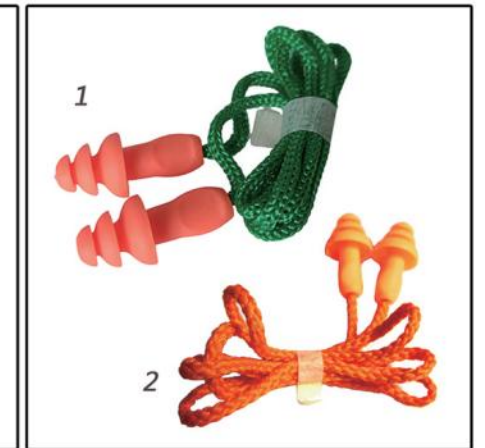

RE013 CARTRIDGE
53x26x45CM 200PCS/CTN 21.5/20KGS

EAR PLUG

EAR PLUG

ES001
EAR PLUG

ES002
EAR PLUG WITH PVC CORD

ES003
EAR PLUG WITH COTTON CORD

ES007
EAR PLUG

ES008
EAR PLUG WITH PVC CORD