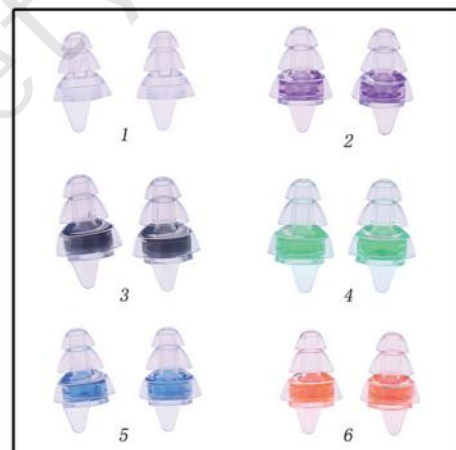

ES022
EAR PLUG