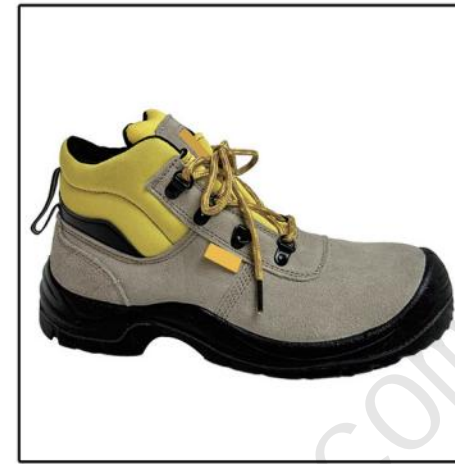

FP054
SOLE NO.1