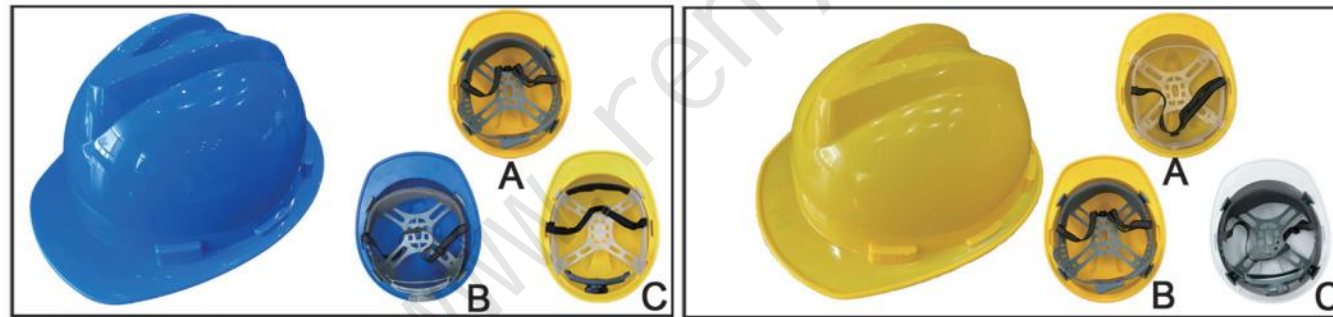

HH015 SAFETY HELMET
A-PE 225G/255G, B-PE 240G/270G, C-PE 310G
Material: ABS or PE
Packing: A-0.11CBM/50PCS; B-0.135CBM/50PCS
C-60x71x30cm, 50pcs/ctn

HH016 SAFETY HELMET
A-PE 160G, B-PE 170G, C-PE 185G
Material: PE
Packing: 0.08CBM/50PCS