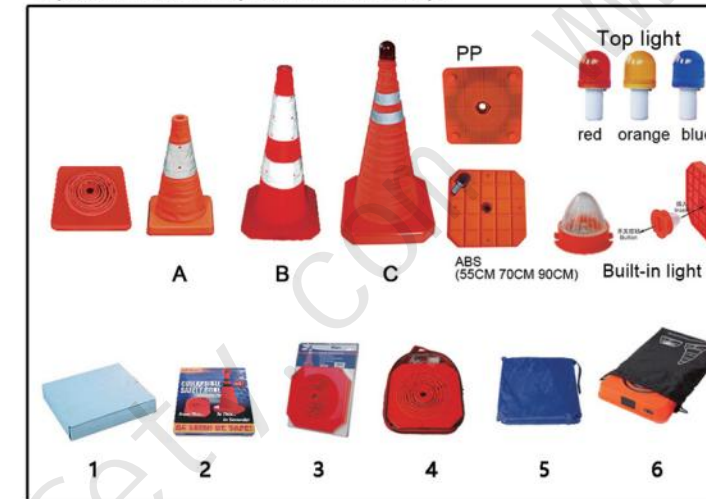

LZ004
RETRACTABLE TRAFFIC CONE
Base:PP/ABS Light:with light or w/o light
Tape:two narrow tape,or one wide tape

LZ005
SOFT PVC TRAFFIC CONE
Height:75cm
Weight:2.3kgs/2.5kgs
Base size:37*37cm
Tape:10cm+10cm
12cm+12cm
or as requested
150pcs/M³
5000pcs/20"

PP

Height (CM)	With Light Height (CM)	Weight (G)	Size (CM)	Carton (CM)	PCS/CTN
30CM	35CM	250	19*19*3	42*28*42	60
40CM	45CM	390	24*24*3	47*26.5*53	30
45CM	50CM	400	24*24*3.7	47*26.5*53	30
50CM	55CM	410	24*24*3.7	47*26.5*53	30
55CM	60CM	650	31*31*5	62*32.5*33	15
60CM	65CM	660	31*31*5	62*32.5*33	15
70CM	75CM	700	31*31*5	62*32.5*33	15

ABS

Height (CM)	With Light Height (CM)	Weight (G)	Size (CM)	Carton (CM)	PCS/CTN
45CM	50CM	500	24*24*3.7	47*26.5*53	20
50CM	55CM	510	24*24*3.7	47*26.5*53	20
55CM	60CM	920	31*31*6	61*32*33	10
60CM	65CM	930	31*31*6	61*32*33	10
70CM	75CM	960	31*31*6	62*33*34	10
90CM	95CM	2000	42*42*6	65*43*44	10
LIGHT	5CM			47*28.5*19.5	100