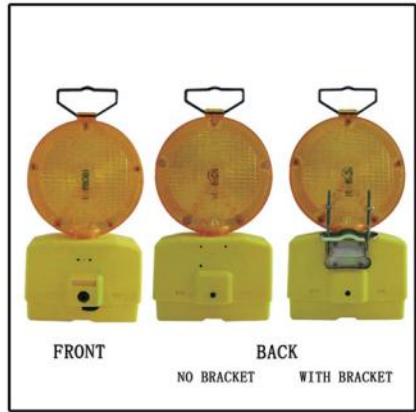

TL001
TRAFFIC LIGHT
Type: Double battery(4R25)
46*37*35cm 12pcs/ctn