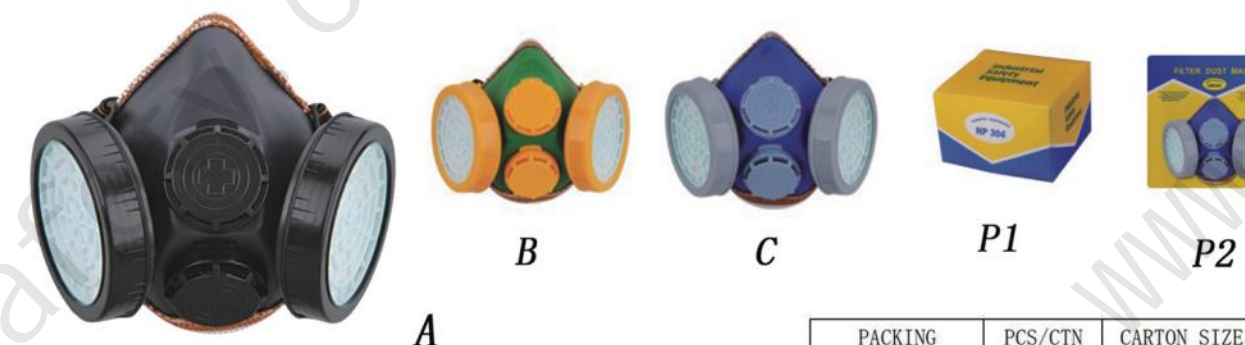

RE004 DUST RESPIRATOR

PACKING	PCS/CTN	CARTON SIZE	G. W/N. W
COLOR BOX	50	60x27x43CM	9/7KGS
SLIDING CARD	50	59x40x41CM	10/8KGS