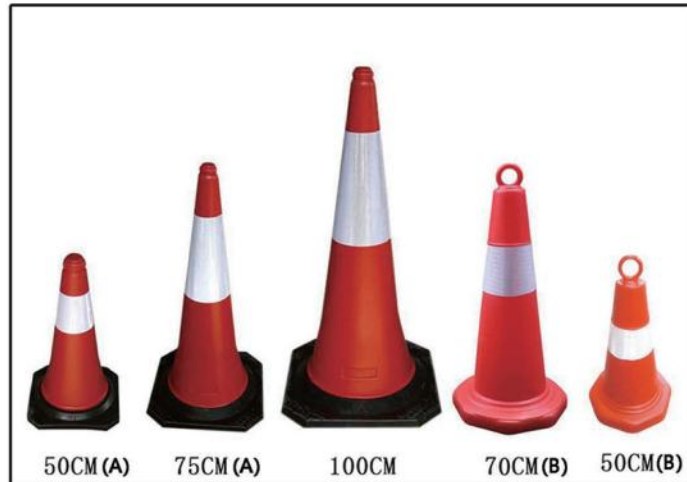

LZ001
PE TRAFFIC CONE

Height (CM)	Weight (KGS)	Base Size (CM)	Tape Size (CM)	PCS/M³	QTY/20"	QTY/40"
50CM (A)	1.5	28*28	11	400	11000	17300
75CM (A)	2.5	38*38	22	200	6300	10400
100CM	5	49*49	32	110	2550	5200
70CM (B)	2.2	33*33	14	200		
50CM (B)	1	29*29	10	300