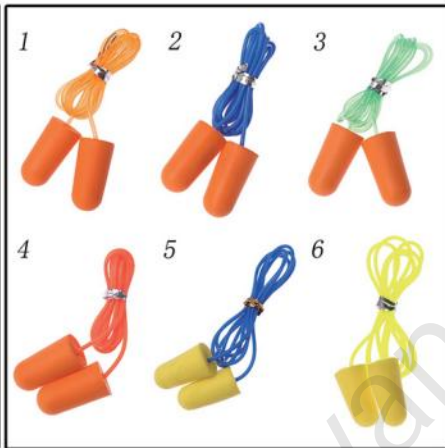

RE013 CARTRIDGE
53x26x45CM 200PCS/CTN 21.5/20KGS

EAR PLUG

EAR PLUG

ES001
EAR PLUG

ES002
EAR PLUG WITH PVC CORD

ES003
EAR PLUG WITH COTTON CORD

ES007
EAR PLUG

ES008
EAR PLUG WITH PVC CORD