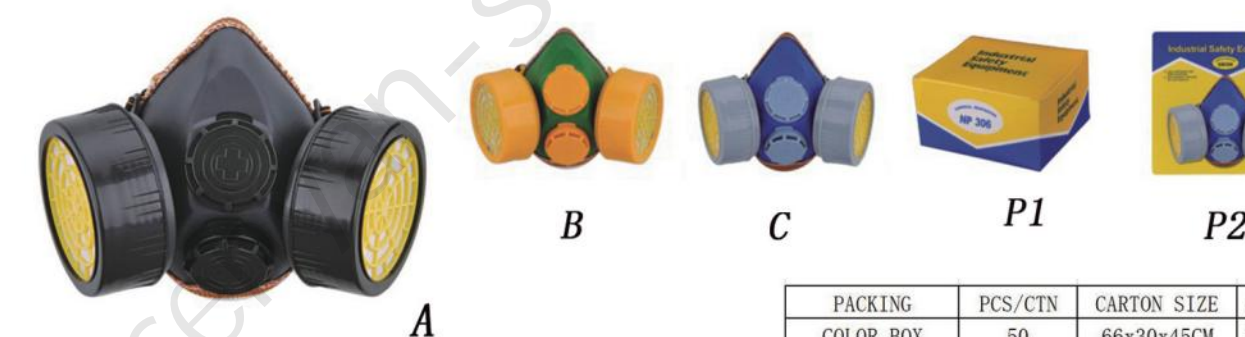

RE006 CHEMICAL RESPIRATOR

PACKING	PCS/CTN	CARTON SIZE	G. W/N. W
COLOR BOX	50	66x30x45CM	12/11KGS
SLIDING CARD	50	59x43x43CM	12/11KGS