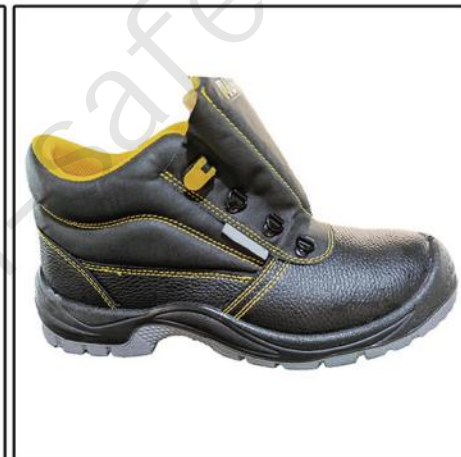

FP025
SOLE NO.1