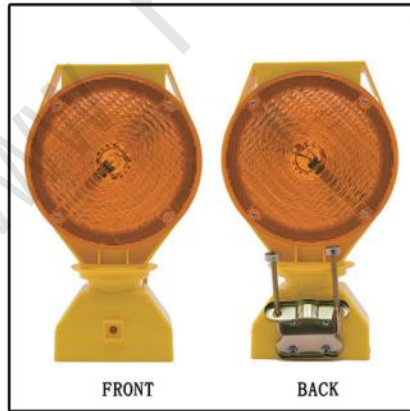

TL005
TRAFFIC LIGHT
Type: Solar energy
50*33*31cm 12pcs/ctn