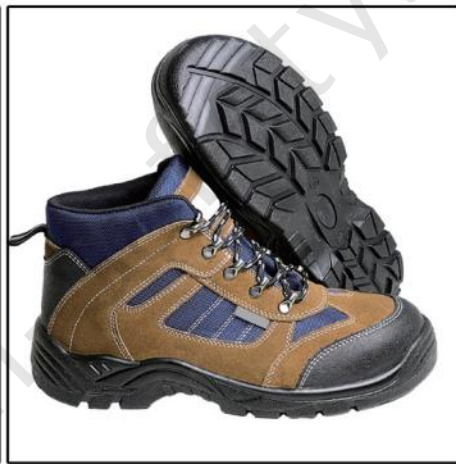

FP047
SOLE NO.2