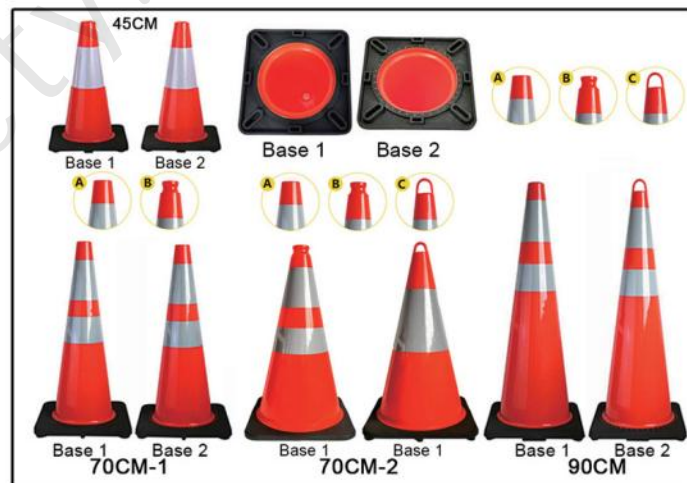

LZ003
SOFT PVC TRAFFIC CONE

Height (CM)	Weight (KGS)	Base Size (CM)	Tape Size (CM)	PCS/M³
45CM	1.5/1.55	27*27	10 or as requested	390
70CM-1	2.3	35.5*35.5	10/10 or as requested	170
70CM-1	3.2	36*36	10/10 or as requested	170
70CM-2 A/B/C	2.8	36.5*36.5	10/10 or as requested	170
90CM A/B/C	4	36*36	15/10 or as requested	100
90CM	4.3	37*37	15/10 or as requested	100
90CM A/B/C	4.5	36*36	15/10 or as requested	100