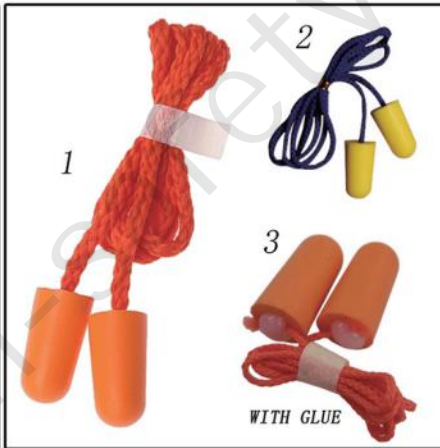

RE013 CARTRIDGE
53x26x45CM 200PCS/CTN 21.5/20KGS

EAR PLUG

EAR PLUG

ES001
EAR PLUG

ES002
EAR PLUG WITH PVC CORD

ES003
EAR PLUG WITH COTTON CORD

ES007
EAR PLUG

ES008
EAR PLUG WITH PVC CORD